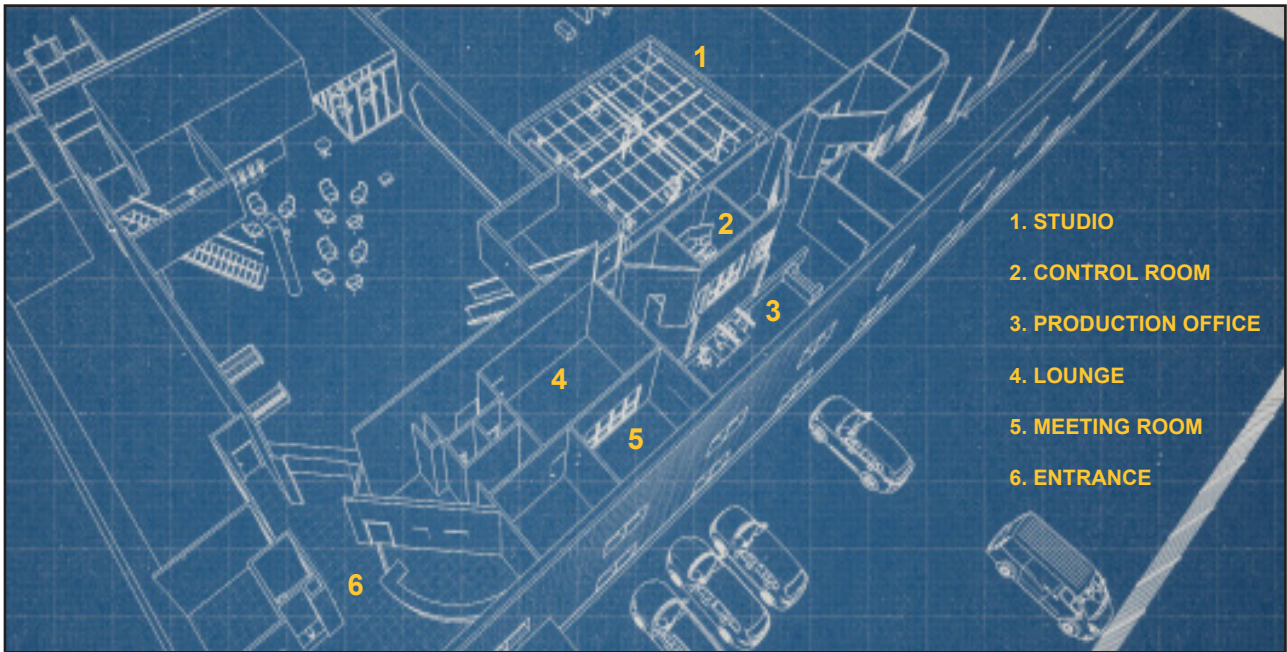

Facilities

- Reserved Parking
- Catering area
- Reserved Restrooms
- Green room / Production Office
- Meeting room
- Make-up room
- Lounge
- Studio 10 x 10 m
- Studio ceiling height 3,5 m

Only at Creative Technology: